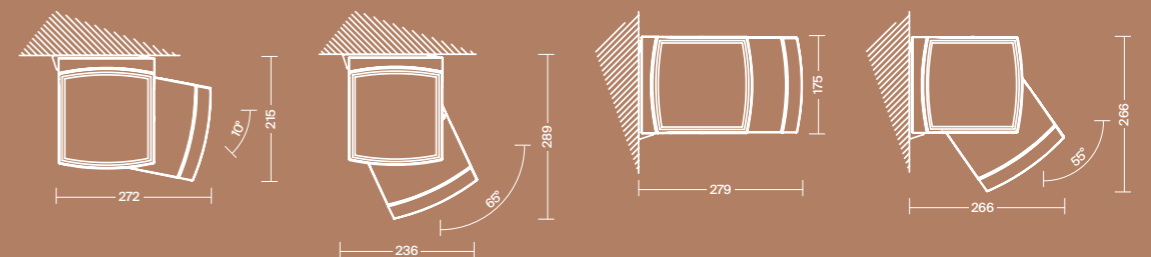

OPTIONS OPTIONS

Units in mm
Unités en mm

Ceiling installation 10°
Installation au plafond 10°

Ceiling installation 65°
Installation au plafond 65°

Wall installation
Installation murale

Wall installation 55°
Installation murale 55°