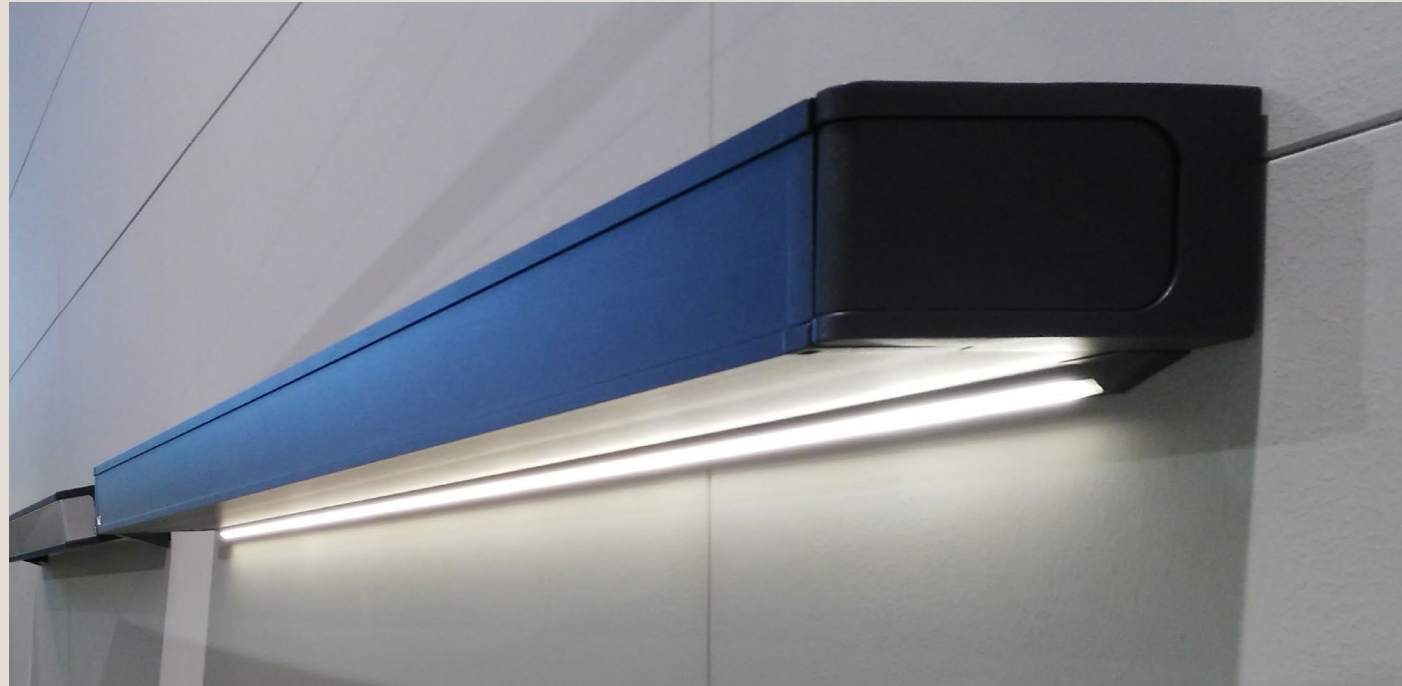

Wall installation
Installation murale

Wall installation 55°
Installation murale 55°

Elegance
and unique
personality

*Élégance et
personnalité
unique*

POLARIS H

ORIGINALITY THAT DEFINES YOUR STYLE

Polaris H is the most distinctive model in the range, designed for those seeking a solution that combines functionality and avant-garde aesthetics. Its structure can incorporate two different colours, creating unique combinations that enhance its design. With a maximum width of 6 metres and a projection of 3.6 metres, Polaris H provides efficient sun shading while transforming terraces and balconies into visually striking spaces.