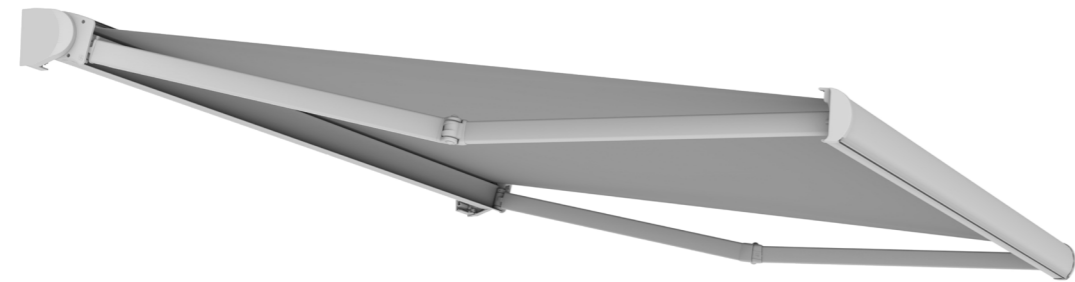

CONFIGURATION

DIMENSIONS MESURES

Width: From 2 m to 6 m
Ligne: Dès 2 m à 6 m

Projection: From 1,6 m to 3,1 m
Sortie: Dès 1,6 m à 3,1 m

OPENING OUVERTURE

Manual or motorised
Manuel ou motorisé

APPEARANCE APPARENCE

IASO awnings are fully customisable. Discover our full range of fabrics and coatings with our experts.
Les stores IASO sont entièrement personnalisables. Découvrez notre gamme complète de toiles et de finitions avec nos experts.

LIGHTING ÉCLAIRAGE

White LED in arms
LED blanc dans les bras